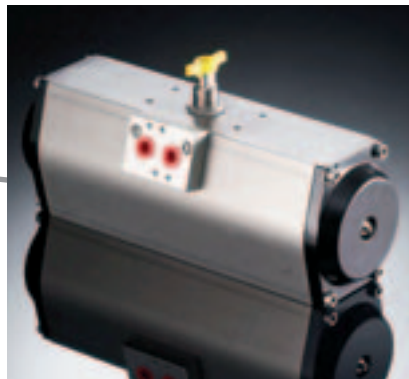

180° Actuators

Dump Valves
Flow Controls
Mounting Kits
Various Metallurgy
Special Coatings and Treatments
Special Tubing and Fittings
Alloy Trim

A-T Controls, Inc.

Triac Division
11363 Deerfield Rd.
Cincinnati, Ohio 45242

PHONE (513) 247-5465
FAX (513) 247-5462
e-mail: sales@a-tcontrols.com
www.a-tcontrols.com